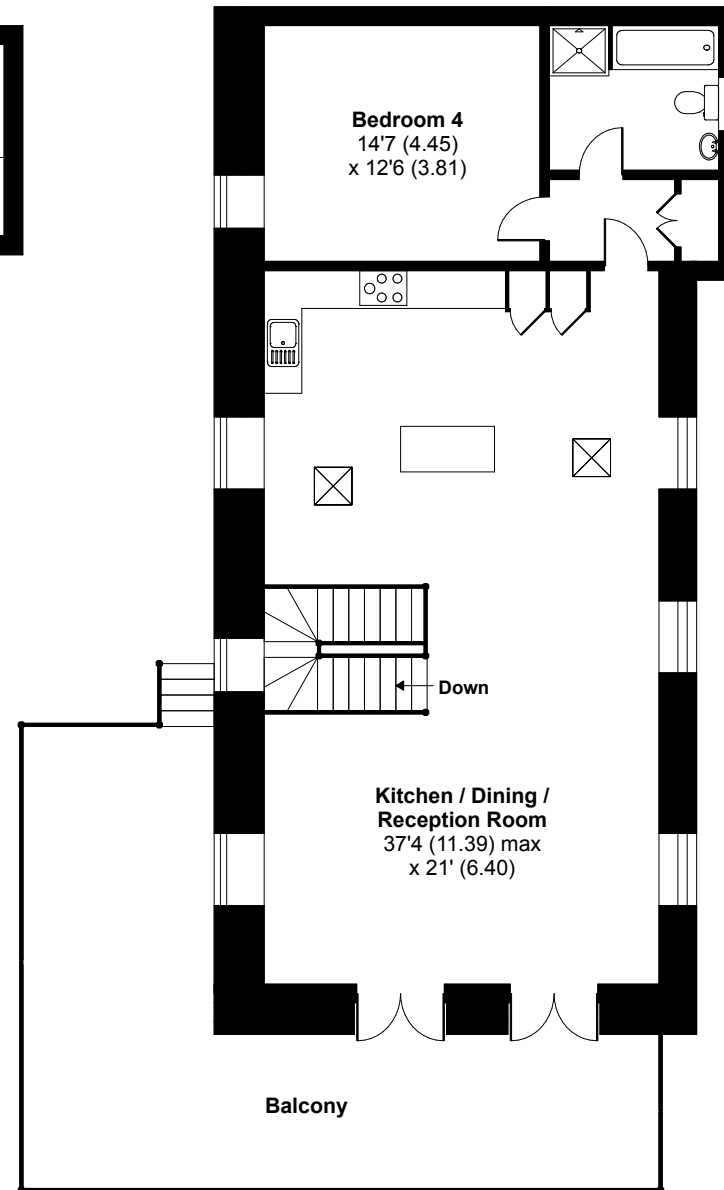

Trenwheal Barn, Breage, Helston, TR13 9PN

Approximate Area = 2274 sq ft / 211.3 sq m

For identification only - Not to scale

GROUND FLOOR

FIRST FLOOR