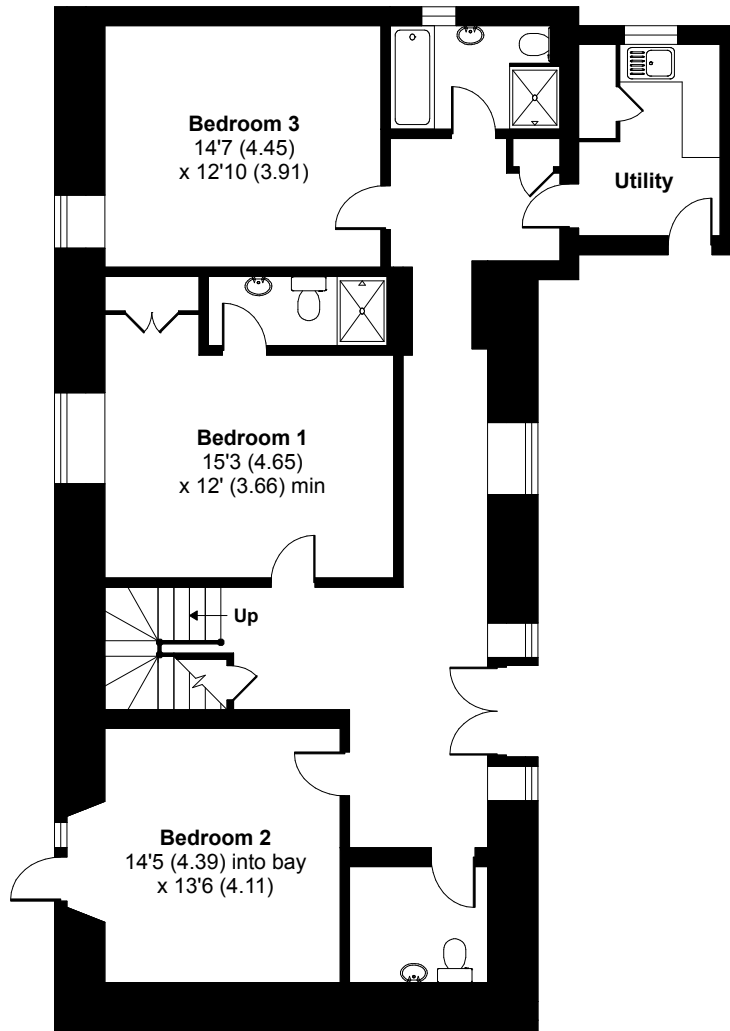

Trenwheal Barn, Breage, Helston, TR13 9PN

Approximate Area = 2274 sq ft / 211.3 sq m

For identification only - Not to scale

GROUND FLOOR

FIRST FLOOR